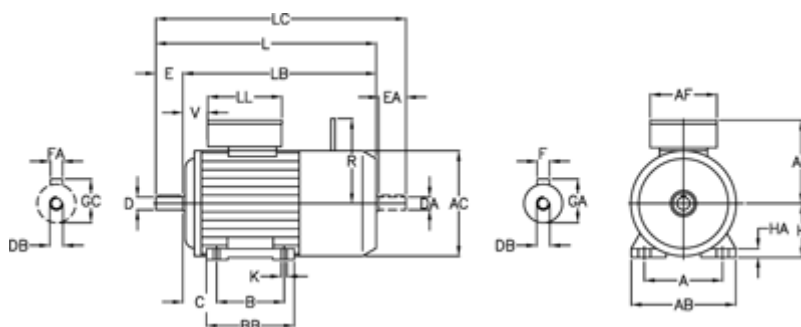

# Data Sheet

Article number: 2505541240675

Description: Bonfiglioli brake motor BE80A-4-FD10 0.55KW  
1400 rpm 3x230/400v 50HZ IE2 DC brake IP55 10 B3 stainless steel

## Measures

A = 125	D = 19	GC = 21.5	R = 129
A/F = 98	DA = 19	H = 80	V = 41
AB = 153	DB = M6	HA = 9.5	
AC = 156	E = 40	K = 10	
AD = 143	EA = 40	L = 346	
B = 100	F = 6	LC = 388	
BB H7 = 124	FA = 6	Length B = 306	
C = 50	GA = 21.5	LL = 133	